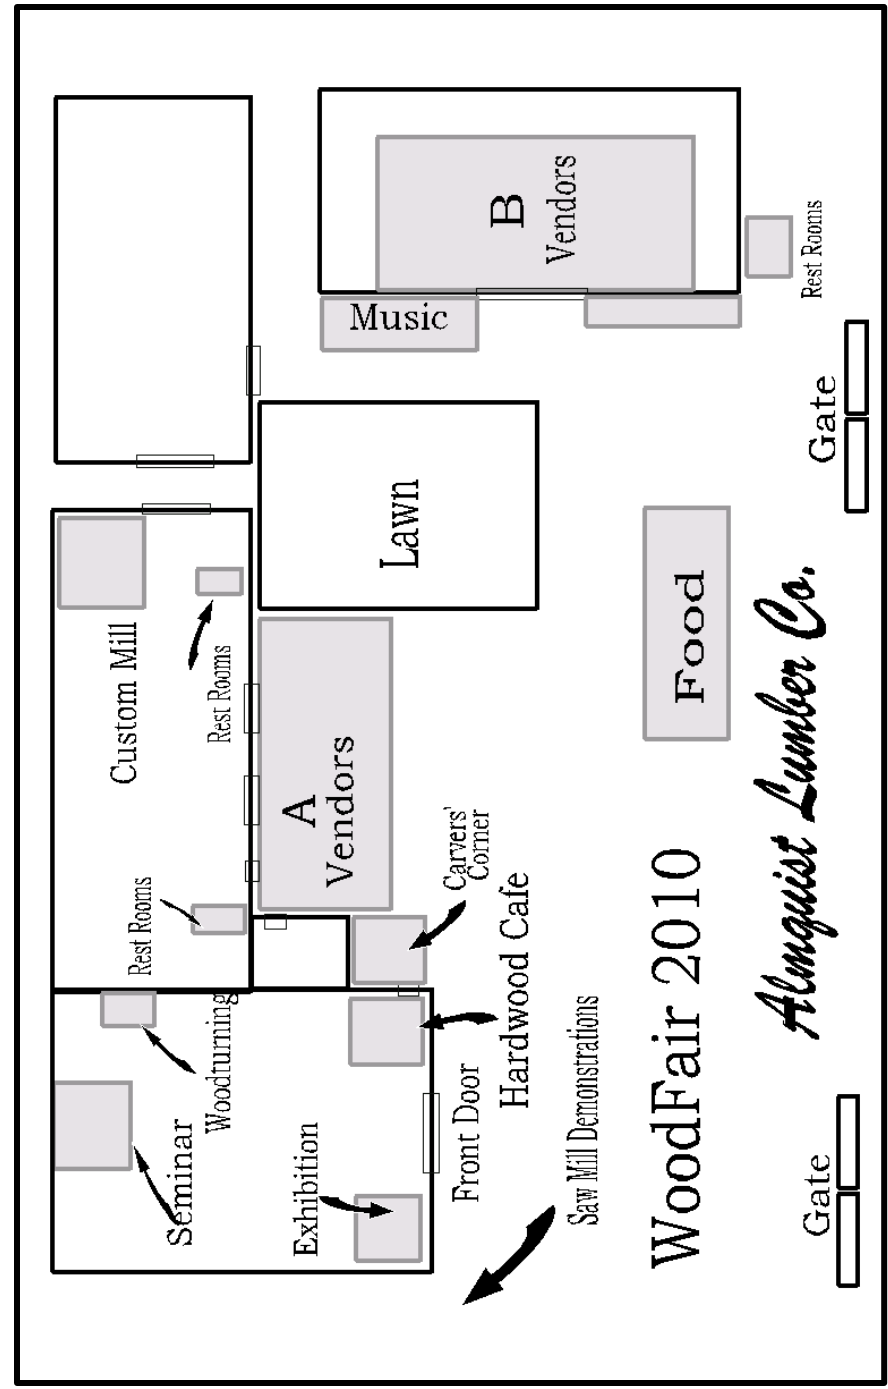

Jason Straw (Fort Bragg, CA):  
 Incunabula (Rosewood, Pear,  
 Madrone Burl, Port Orford Cedar)  
 (48" h, 36" w, 24" d) Best of Show,  
 WoodFair 2009

**MAP**

WoodFair 2010

*Alquist Lumber Co.*